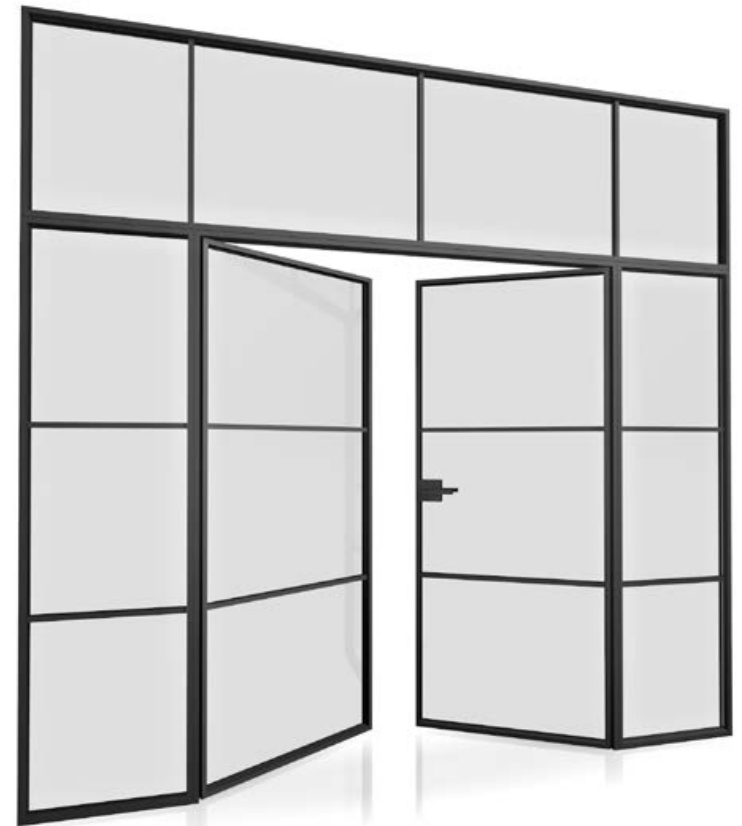

RK 11
Handle: Emma