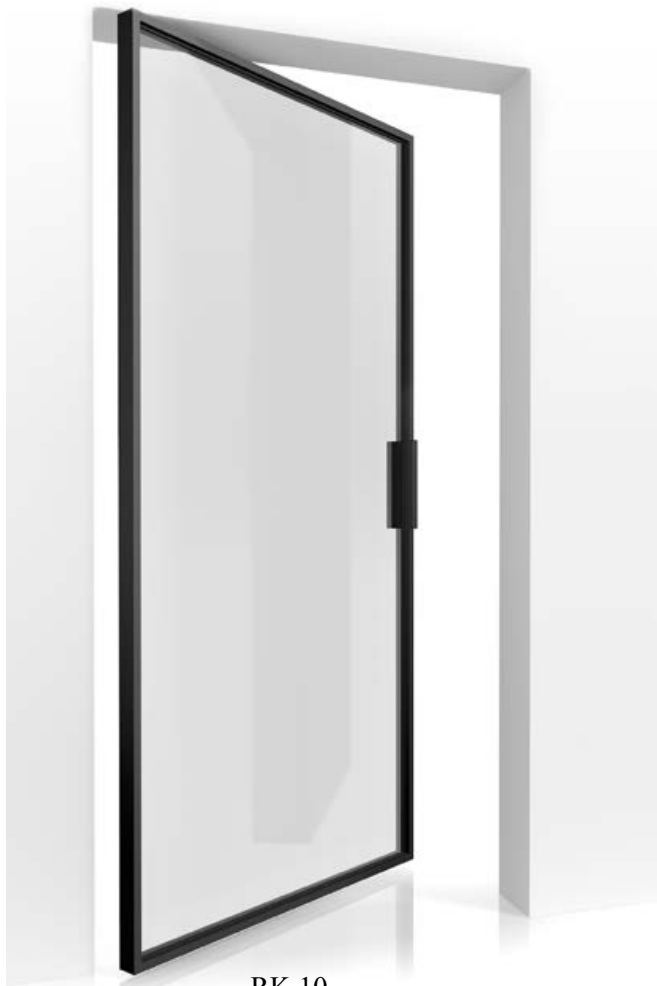

▮ Statement doors

Enhance your opening with an elegant pivot door using the same slim steel construction. The beauty and rarity of pivot doors make them a real experience to use. You will love the light and carefully balanced operation time and time again.

RK 10
Handle: Oslo