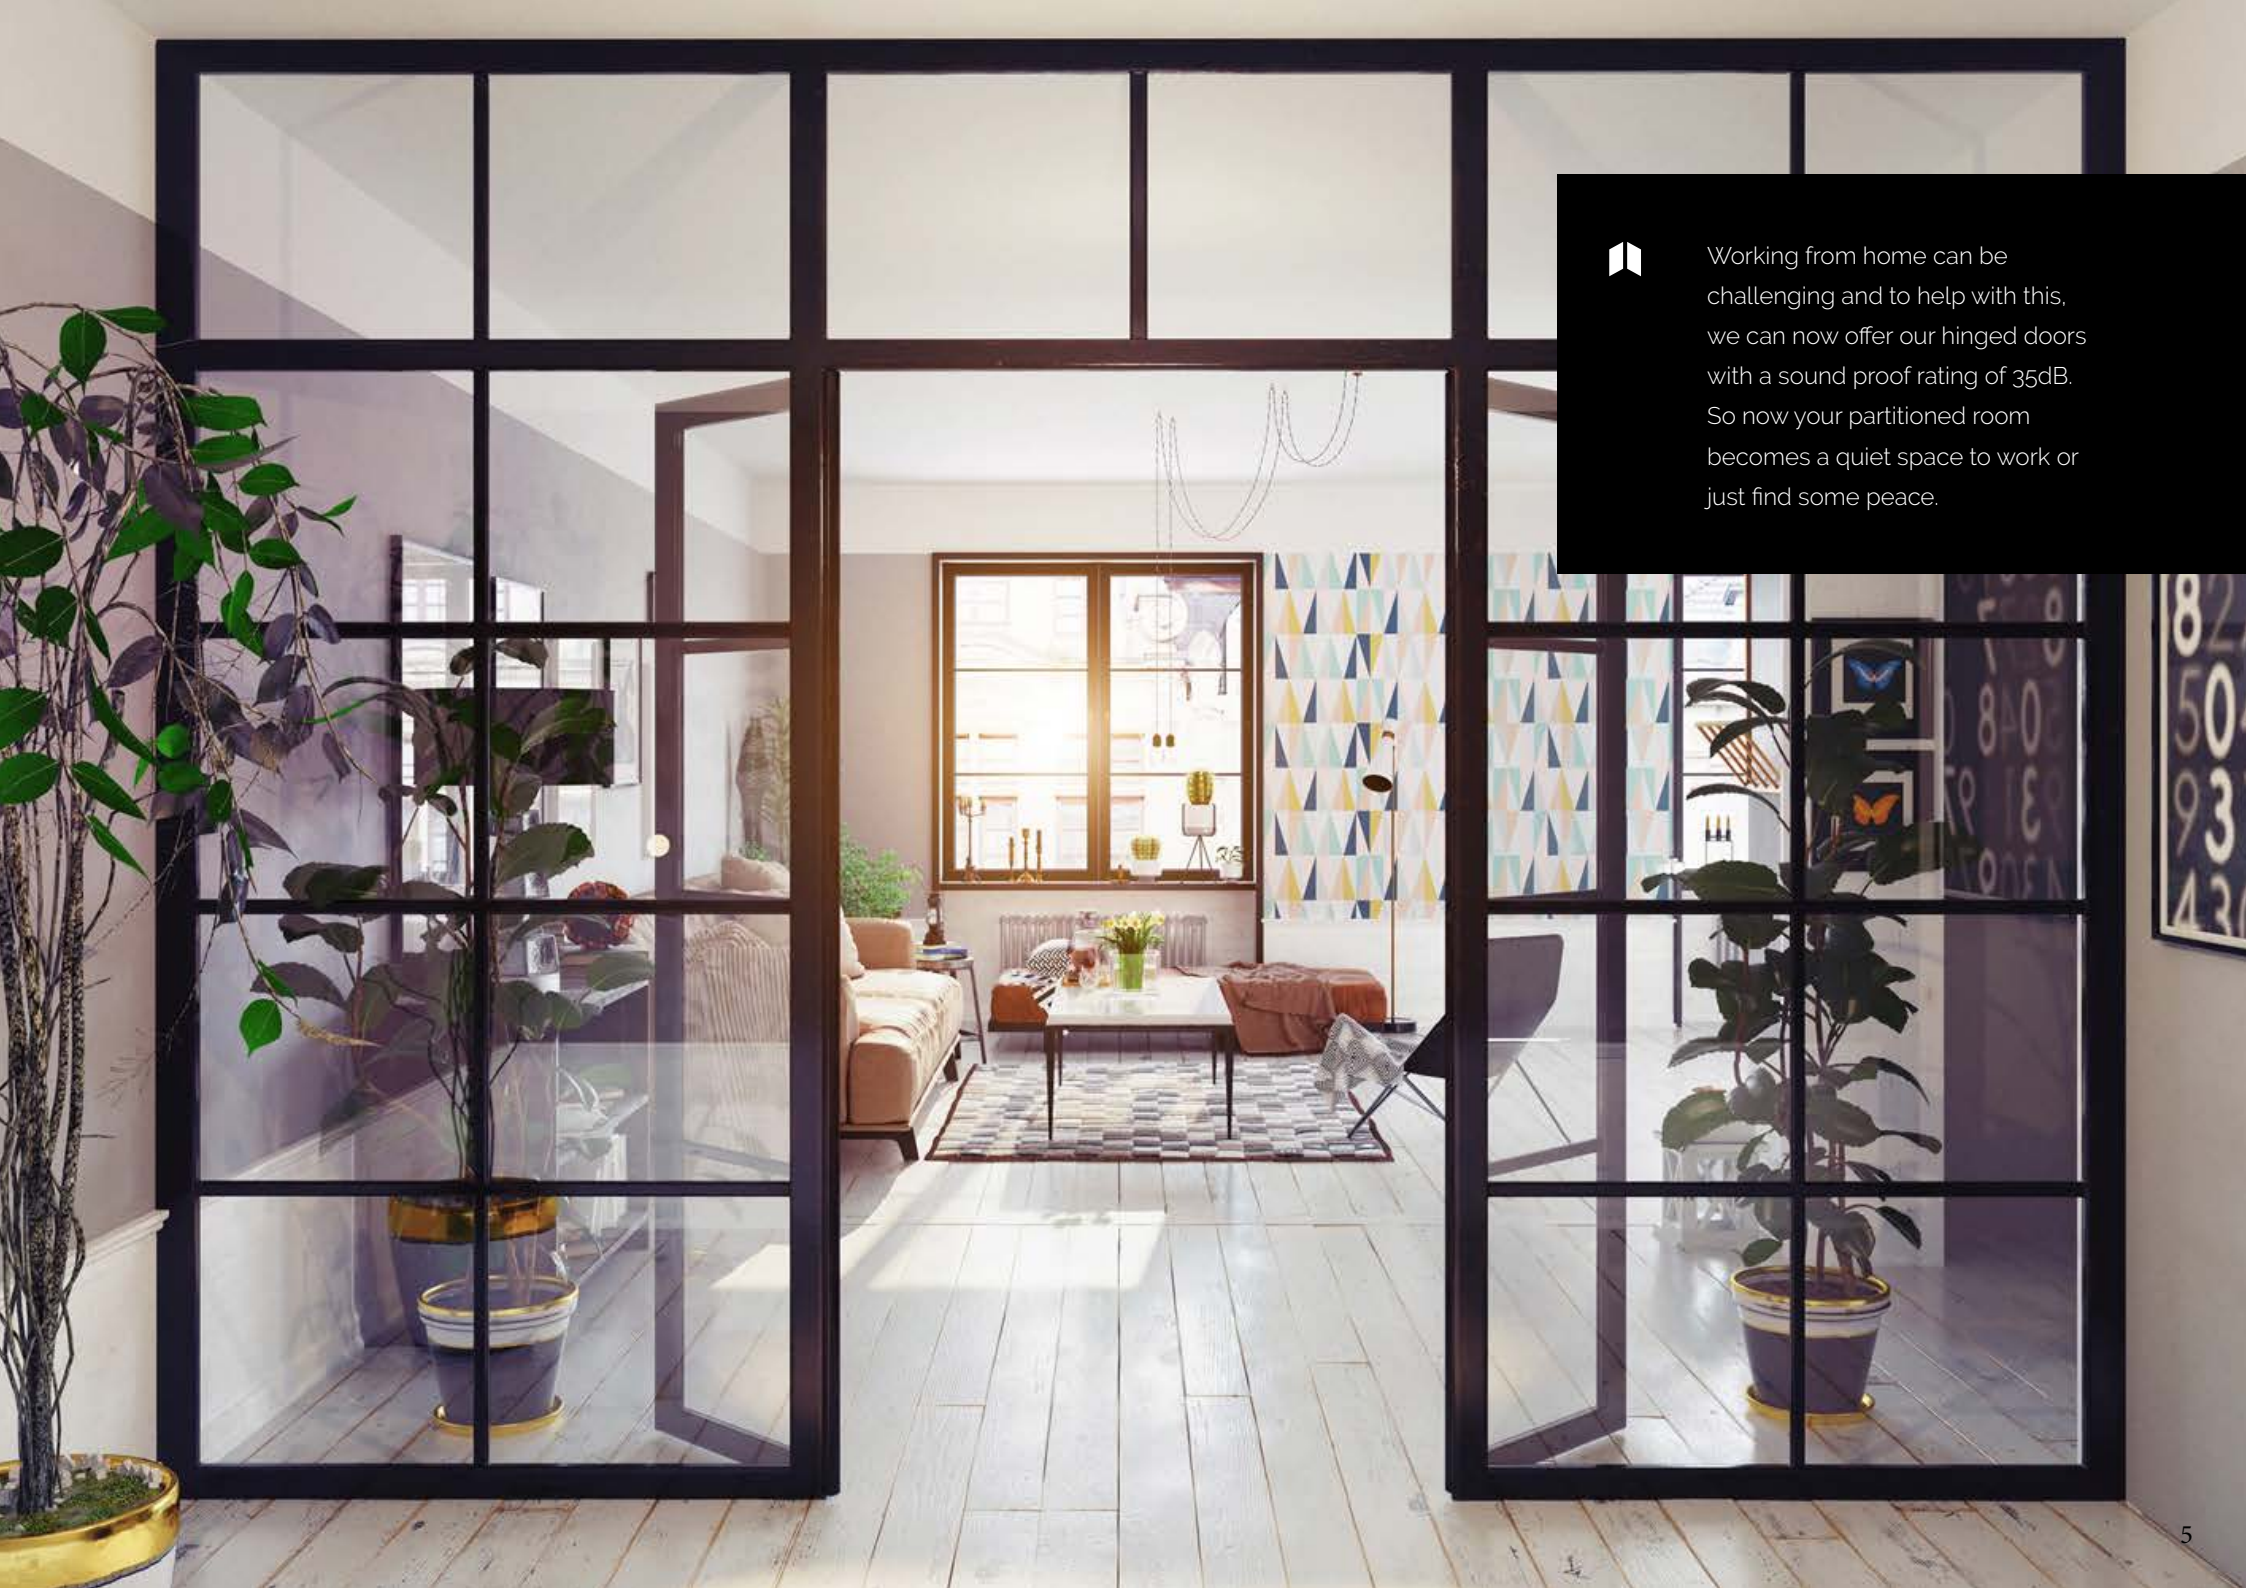

Internal divisions are becoming increasingly popular because they can be closed to restore peace when you need it or left ajar giving you the same appearance and functionality of open plan living.

Working from home can be challenging and to help with this, we can now offer our hinged doors with a sound proof rating of 35dB. So now your partitioned room becomes a quiet space to work or just find some peace.