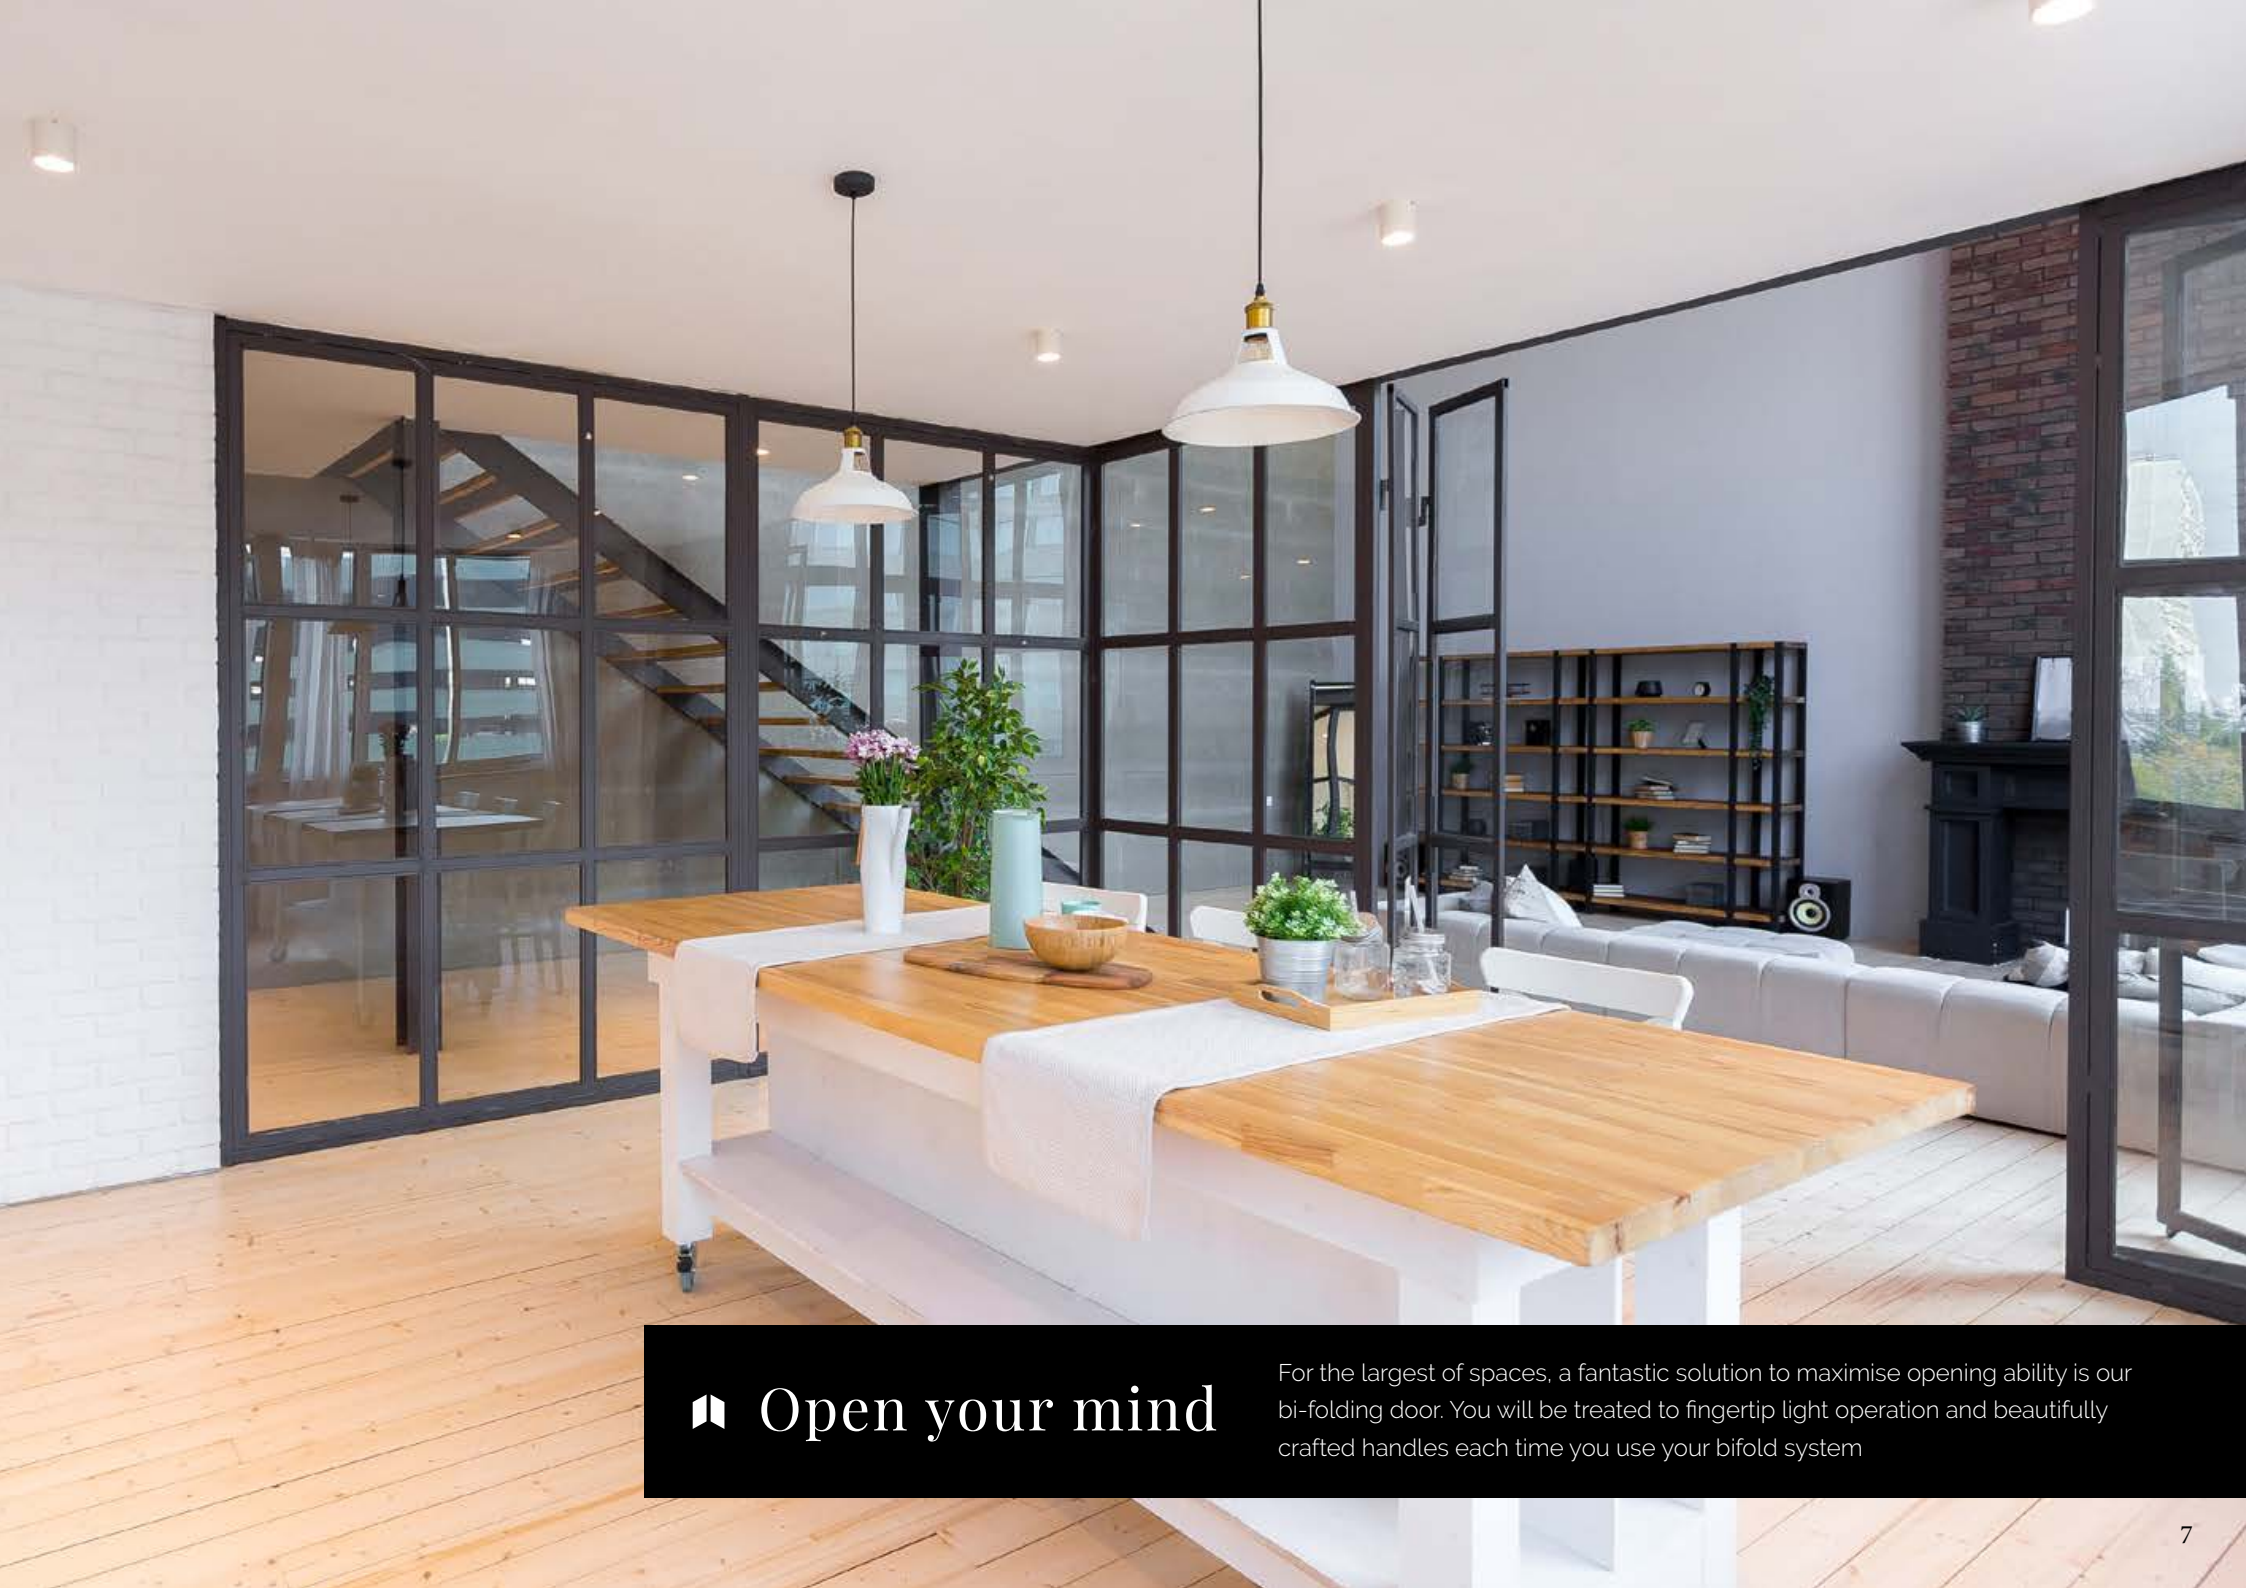

Open your mind

For the largest of spaces, a fantastic solution to maximise opening ability is our bi-folding door. You will be treated to fingertip light operation and beautifully crafted handles each time you use your bifold system