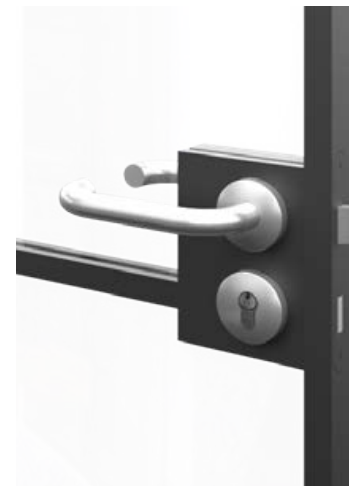

Finishing touches

Handles

With a large choice of lever and bar handles available, you'll be sure to find the perfect handle to finish your door.

Locking

All doors are available with a non-locking ball catch for ease of constant opening or select a key locking cylinder for securing private spaces.

Optional handle upgrade

If a room needs extra security, why not upgrade to a smart door lock system.

Unlock your door with one touch finger print recognition, personal passcode or remote opening using the smart home app.

Monaco