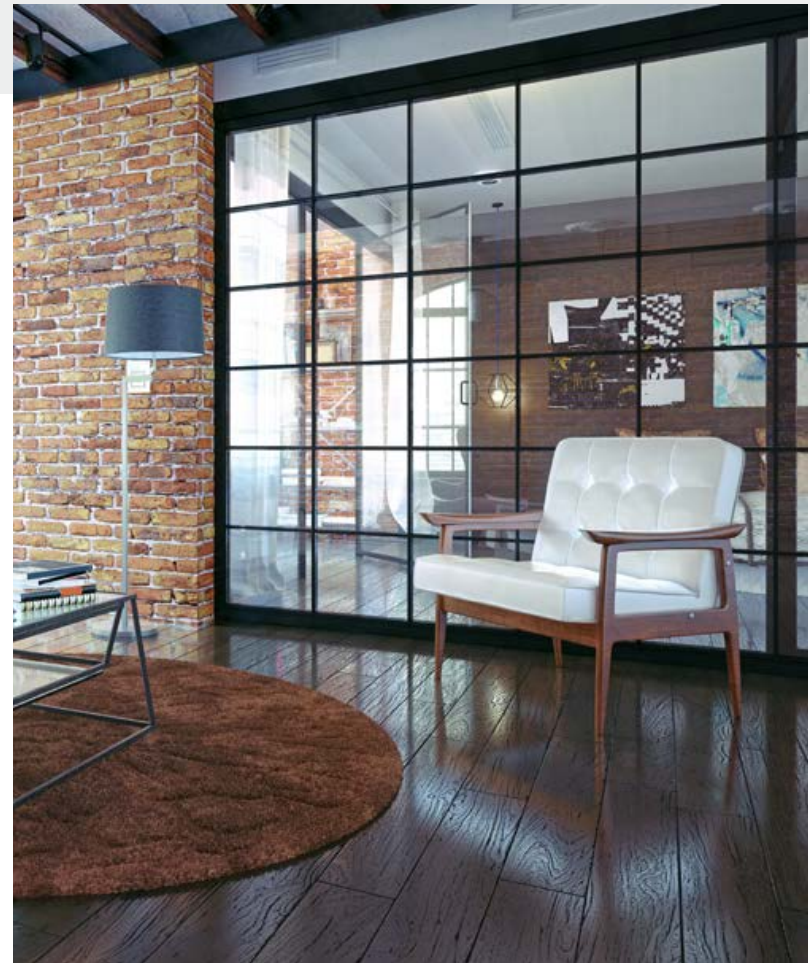

Designed to suit

Enjoy the ability to close off your room for privacy or open it for that dinner party or family get-together. Our partition system provides the freedom to create shapes, patterns and bespoke solutions in all spaces and applications. Our screens are designed to have slimline sightlines, starting at just 20mm, made from high tensile and durable galvanised steel, providing space and harmony without compromising light.